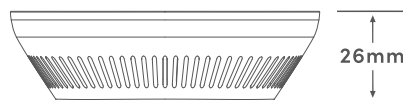

ECS wholesale electrical distributors
177 meanwood road
Leeds. LS7 1JP

Tel: 0113 243 4033
email:sales@ecsleeds.com

Vape Detector

With Smart Technology for App Connectivity

EASY INSTALL

GUARANTEE

Features

- PM2.5 Laser Scattering Sensor
- Real-time monitoring via TUYA app
- Remote alarm via app notification
- Comes with 2.5m USB-C cable
- Comes with plug adaptor
- Adjustable sensitivity
- WiFi connectivity
- Easy installation